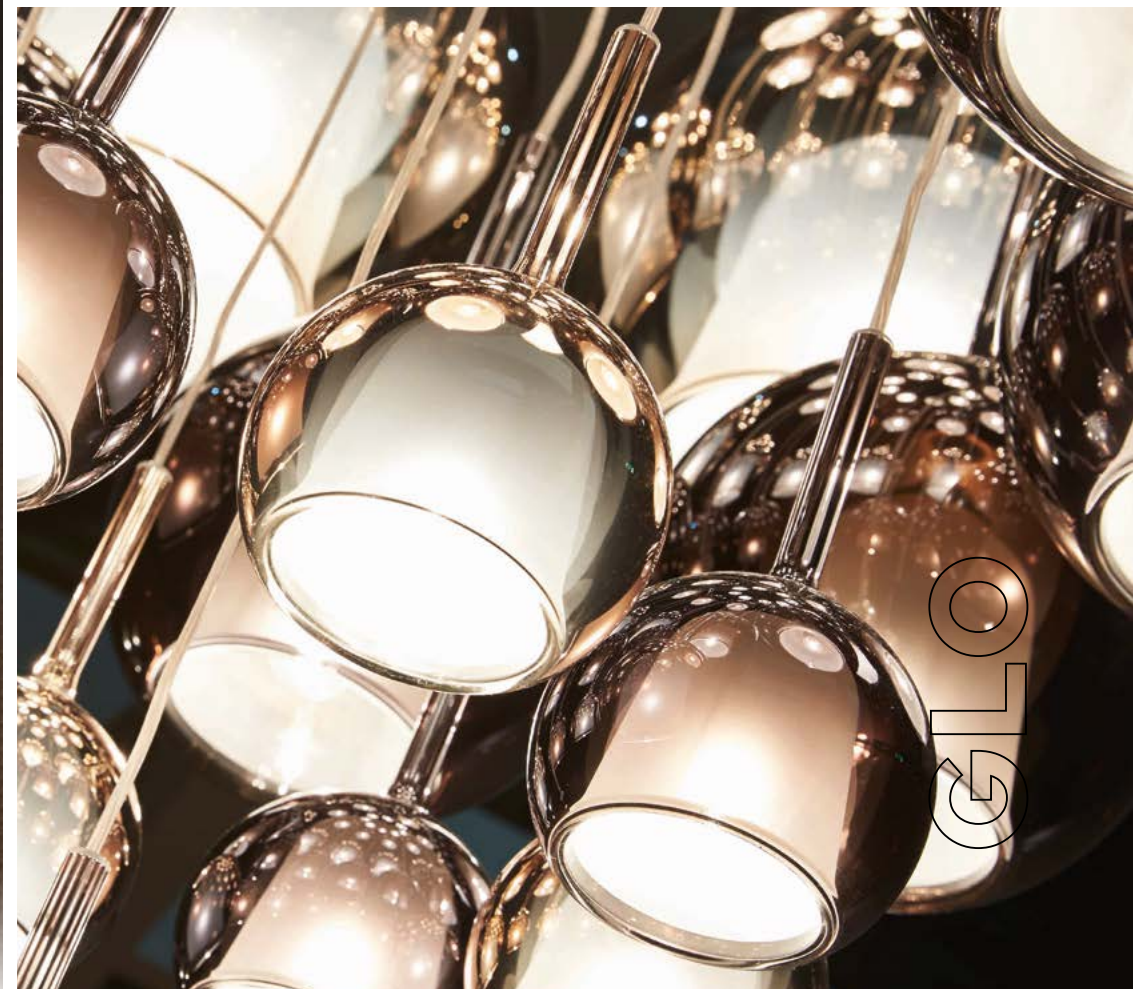

GLO
Carlo Colombo

Glo is an icon of our collection, a glass sphere enhancing the glare of light, in a game of reflections back and forth between the lamp and the space or among the very lamps. The rich palette of colours and the different dimensions of the suspension lamps are a toast to creativity.

BIG CLUSTER

N. 5 Glo Large (gold, transparent, black); N. 6 Glo Medium (gold, transparent, black); N. 2 Glo Mini (black)

BIG CLUSTER

N.4 Glo Large (black, silver, green); N.7 Glo Medium (black, silver, transparent, green); N.6 Glo Mini (black, transparent, green)

GLO

3A

Glo x8 + decentralize

N.2 Glo Large (rose gold, silver)
N.2 Glo Medium (trasparent, black)
N.4 Glo Mini (trasparent, black,
rose gold, silver)
+
N.1 plate Ø 130mm (titanium)

3B

Glo x9 + plate Ø 800mm