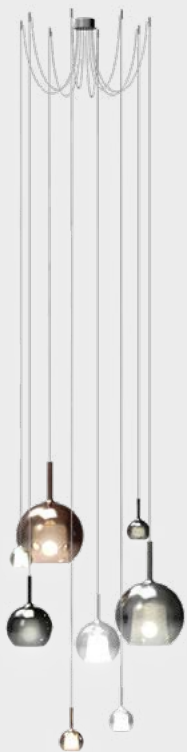

GLO
Carlo Colombo

Glo is an icon of our collection, a glass sphere enhancing the glare of light, in a game of reflections back and forth between the lamp and the space or among the very lamps. The rich palette of colours and the different dimensions of the suspension lamps are a toast to creativity.

N.1 Glo Medium (black) + N.1 canopy (on-off black)

1C

Glo Large + canopy

N.1 Glo Large (rose gold) + N.1 canopy (on-off titanium)

SINGLE LAMP 9

SMALL CLUSTER 14

BIG CLUSTER 21

SPECIAL PROJECT 28

N. 8 Glo Large (silver); N. 16 Glo Medium (black); N. 16 Glo Mini (rose gold); N. 1 Glo Mini (black)

GLO

BIG CLUSTER

N. 8 Glo Large (silver); N. 16 Glo Medium (black); N. 16 Glo Mini (rose gold); N. 1 Glo Mini (black)

GLO

3A

Glo x8 + decentralize

N.2 Glo Large (rose gold, silver)
N.2 Glo Medium (trasparent, black)
N.4 Glo Mini (trasparent, black,
rose gold, silver)
+
N.1 plate Ø 130mm (titanium)

3B

Glo x9 + plate Ø 800mm